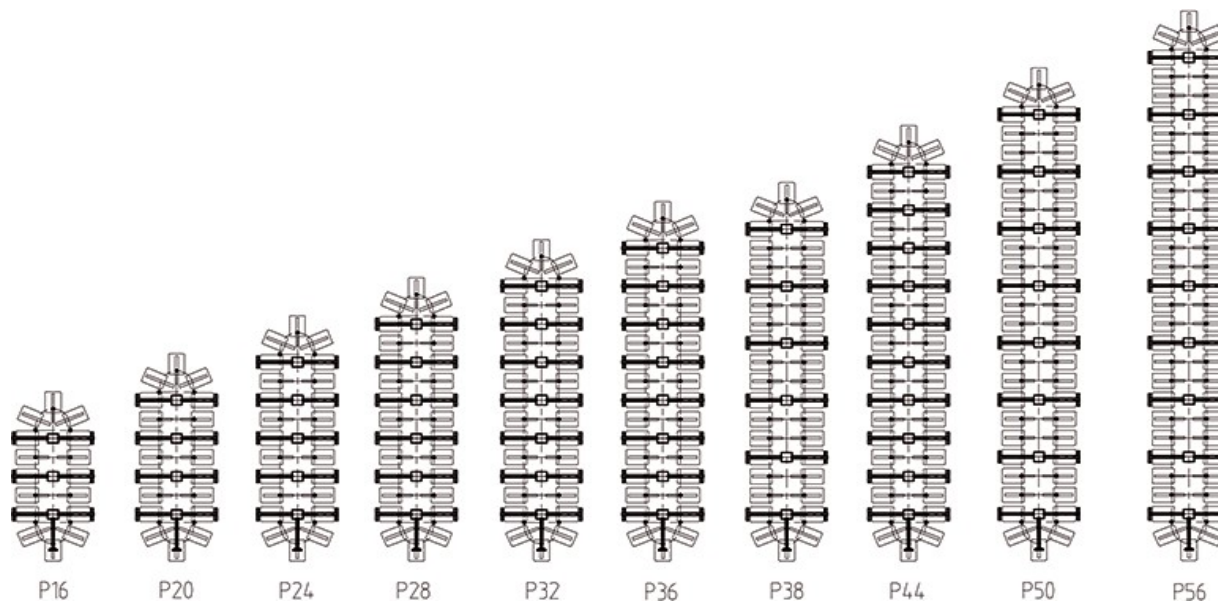

Advanced Screen
Technologies, Inc.

ROQprint OVAL PRO Specifications/Configurations

ROQprint OVAL PRO	P16 XL+	P20 XL+	P24 XL+	P28 XL+	P32 XL+	P36 XL+	P38 XL+	P44 XL+	P50 XL+	P56 XL+
Number of Colors (max.)	20									
Number of Pallets	16	20	24	28	32	36	38	44	50	56
Number of Flash Cure connection units (optional)	6	8	10	12	14	16	17	20	23	26
Maximum Print Size (mm/inch)	600 x 800 / 20" x 32" 850 x 900 / 33" x 35" *									